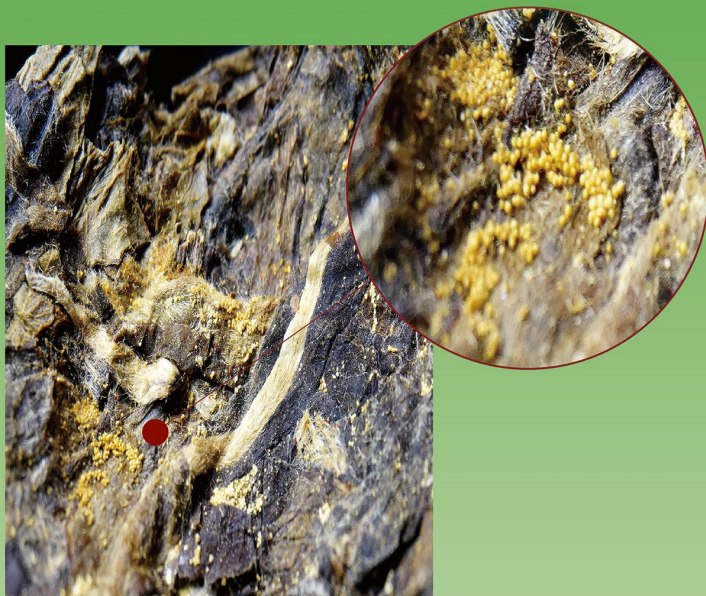

展位号：107
Booth Number: 107

福建省林鸿茂茶业有限公司
FUJIAN LINHONGMAO TEA INDUSTRY CO.,LTD.